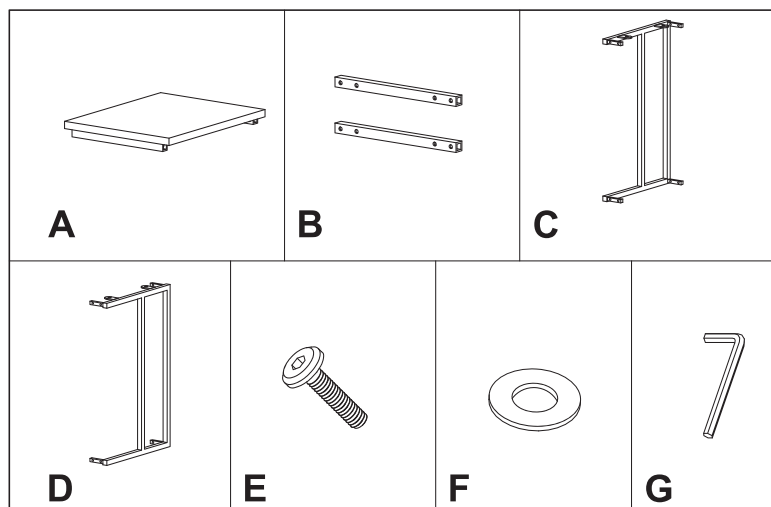

Echo Coffee Table - Walnut

Assembly Instructions

Component List

Assembly Steps

①

A + B + D + E + F

②

A + B + C + D + E + F