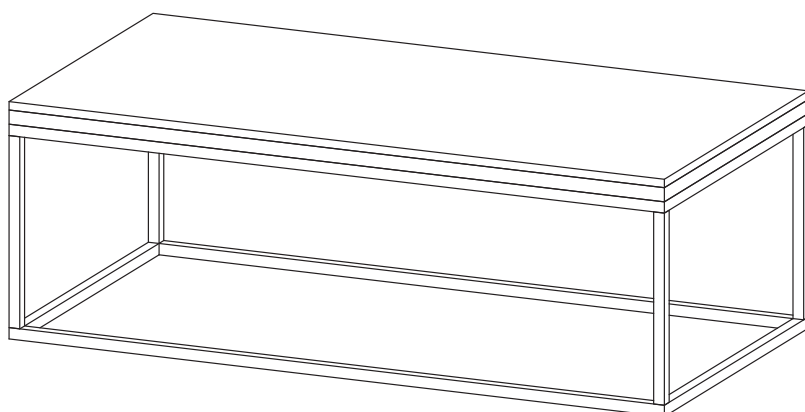

Evolve Coffee Table - Marble Black

Assembly Instructions

Component List

| | | | |
|--|---|--|--|
| A x 1  | B x 1  | C x 1  | D x 4  |
| E x 8  | F x 10  | G x 10  | H x 1  |

Assembly Steps

②

Please contact us for additional assistance in assembly or questions