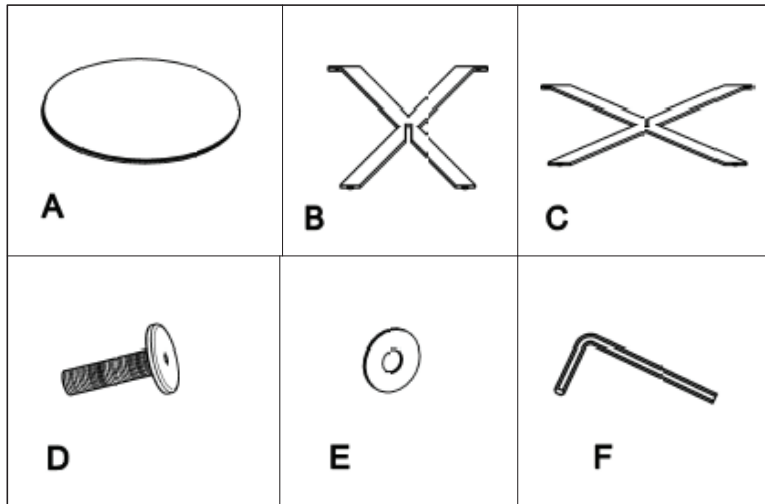

Harvest Oval Coffee Table - Natural

Assembly Instructions

Component List

Assembly Steps

①

A + B + D + E + F

②

A + B + C + D + E + F