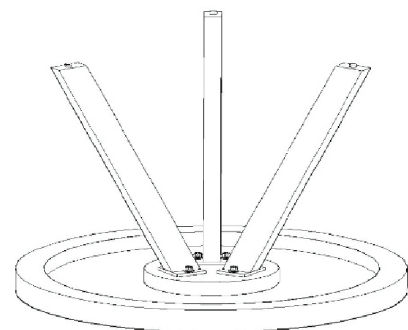

Please contact us for additional assistance in assembly or questions

Email : sales@fabhabitat.com