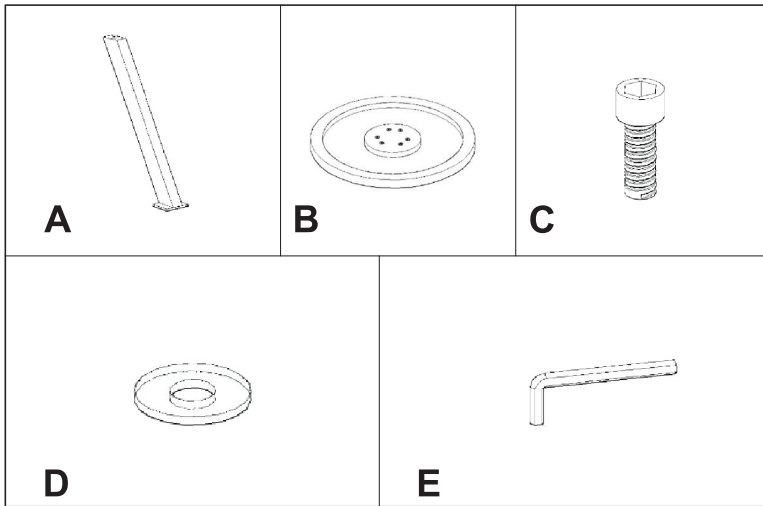

Harvest Round Coffee Table - Natural

Assembly Instructions

Component List

Assembly Steps

①

A + B

②

A + B + C + D + E